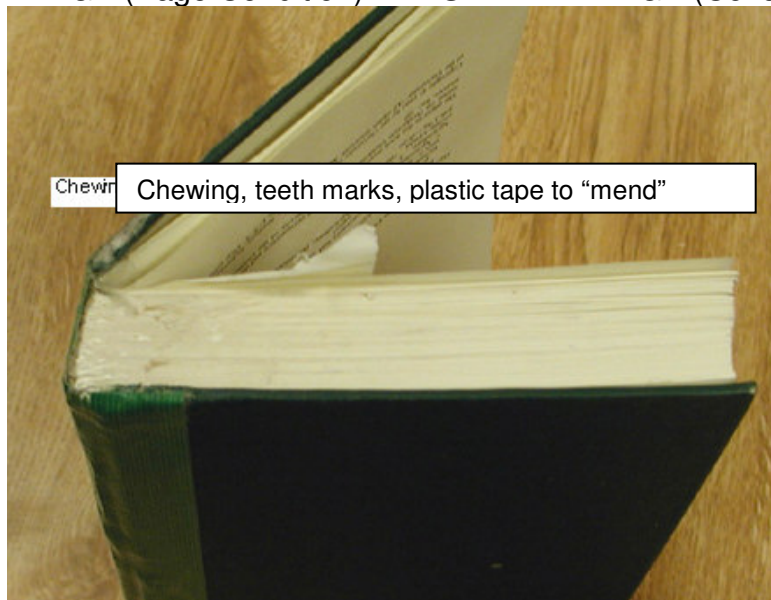

EXAMPLES OF PATRON DAMAGE (scroll down)

PATRON DAMAGE – TORN PAGES (mutilation)

PATRON DAMAGE –
ANIMAL DAMAGE (Page Condition) AND SPINE DAMAGE (Cover Condition)

PATRON DAMAGE – SPINE DAMAGED (Plastic tape – under “Cover Condition”)
& OTHER DAMAGE (Patron Damage to cover = mutilation)

PATRON DAMAGE – MILD (metal tab)

PATRON DAMAGE – (mild if confined to one page, heavy if extensive)

PATRON DAMAGE (record under “past preservation action – patron.” Attempt to repair with surgical tape)

PATRON DAMAGE (record under "past preservation action – patron." Attempt to repair with wide "Scotch" tape. Level 2 repair - pages must be replaced)