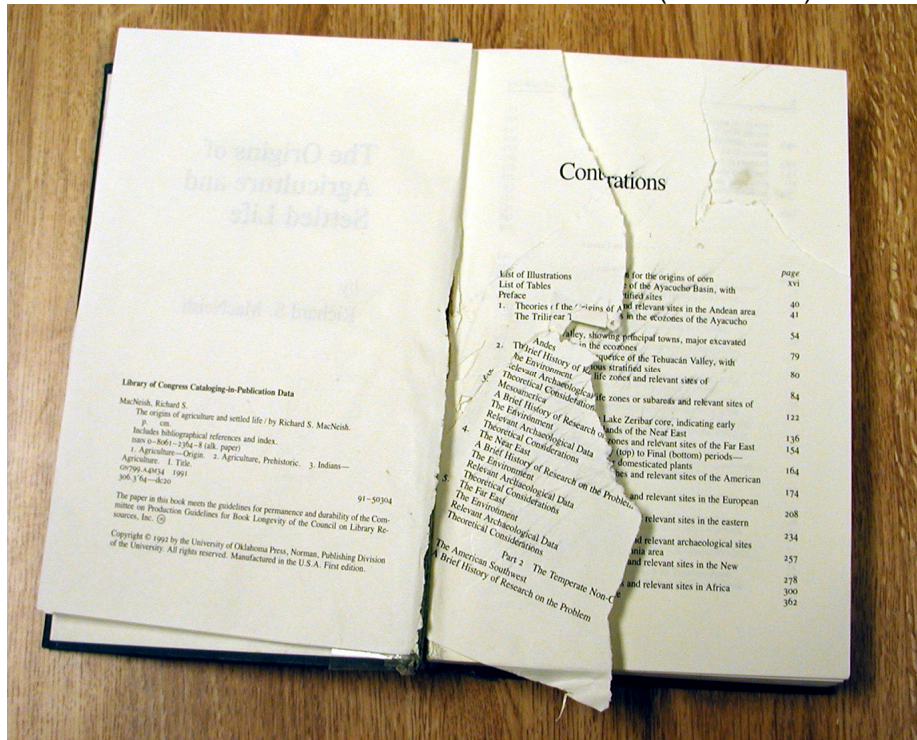

EXAMPLES OF PATRON DAMAGE (scroll down)

PATRON DAMAGE – TORN PAGES (mutilation)

PATRON DAMAGE –
ANIMAL DAMAGE (Page Condition) AND SPINE DAMAGE (Cover Condition)

PATRON DAMAGE – SPINE DAMAGED (Plastic tape – under “Cover Condition”)
& OTHER DAMAGE (Patron Damage to cover = mutilation)

PATRON DAMAGE – MILD (metal tab)

PATRON DAMAGE – (mild if confined to one page, heavy if extensive)

PATRON DAMAGE (record under “past preservation action – patron.” Attempt to repair with surgical tape)

PATRON DAMAGE (record under "past preservation action – patron." Attempt to repair with wide "Scotch" tape. Level 2 repair - pages must be replaced)